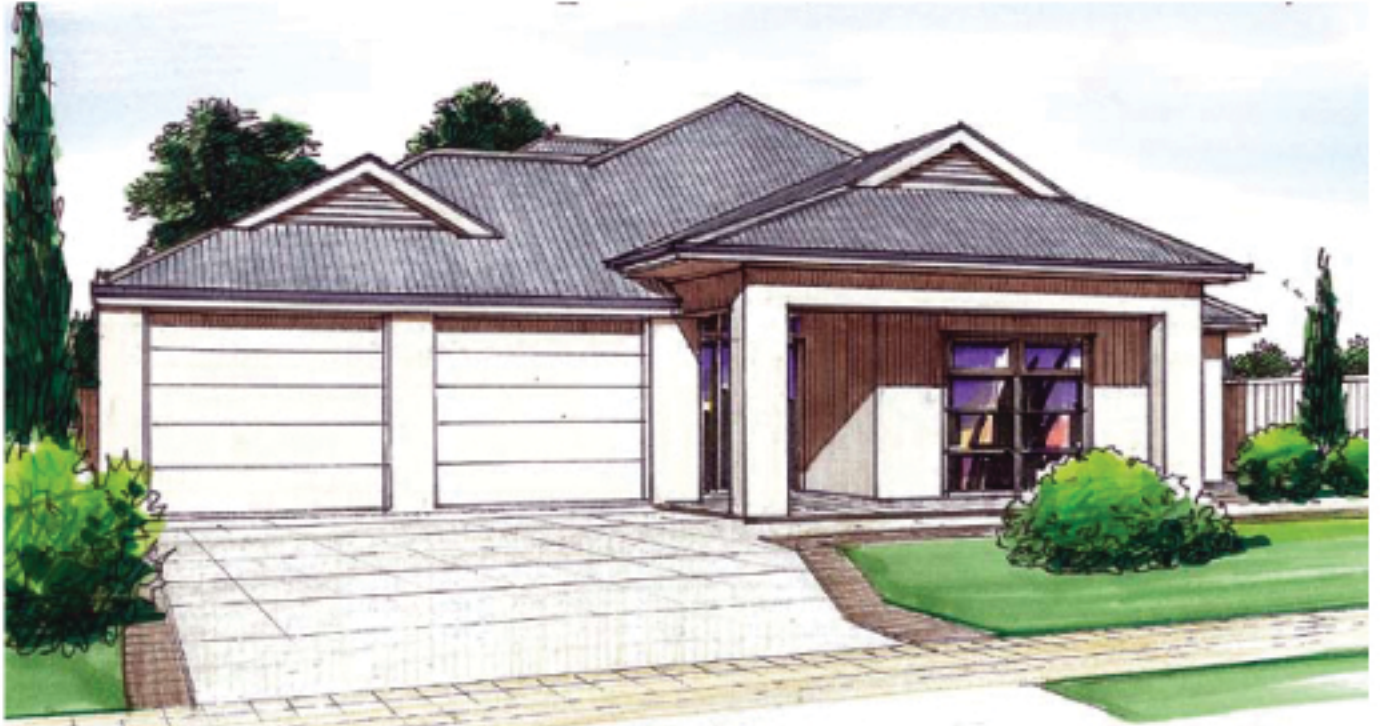

The McLaren is a home designed for family living on today's smaller courtyard & traditional allotments. Dechellis Homes are creating homes that are practicable & spacious & always offering the Award Winning finishes that they are becoming famous for.

### Details

Living	216.60
Garage	42.40
Porch / Verandah	8.95
<b>Total</b>	<b>267.95m<sup>2</sup></b> or <b>28.84sq</b>
House Width	14.00
House Depth	21.90